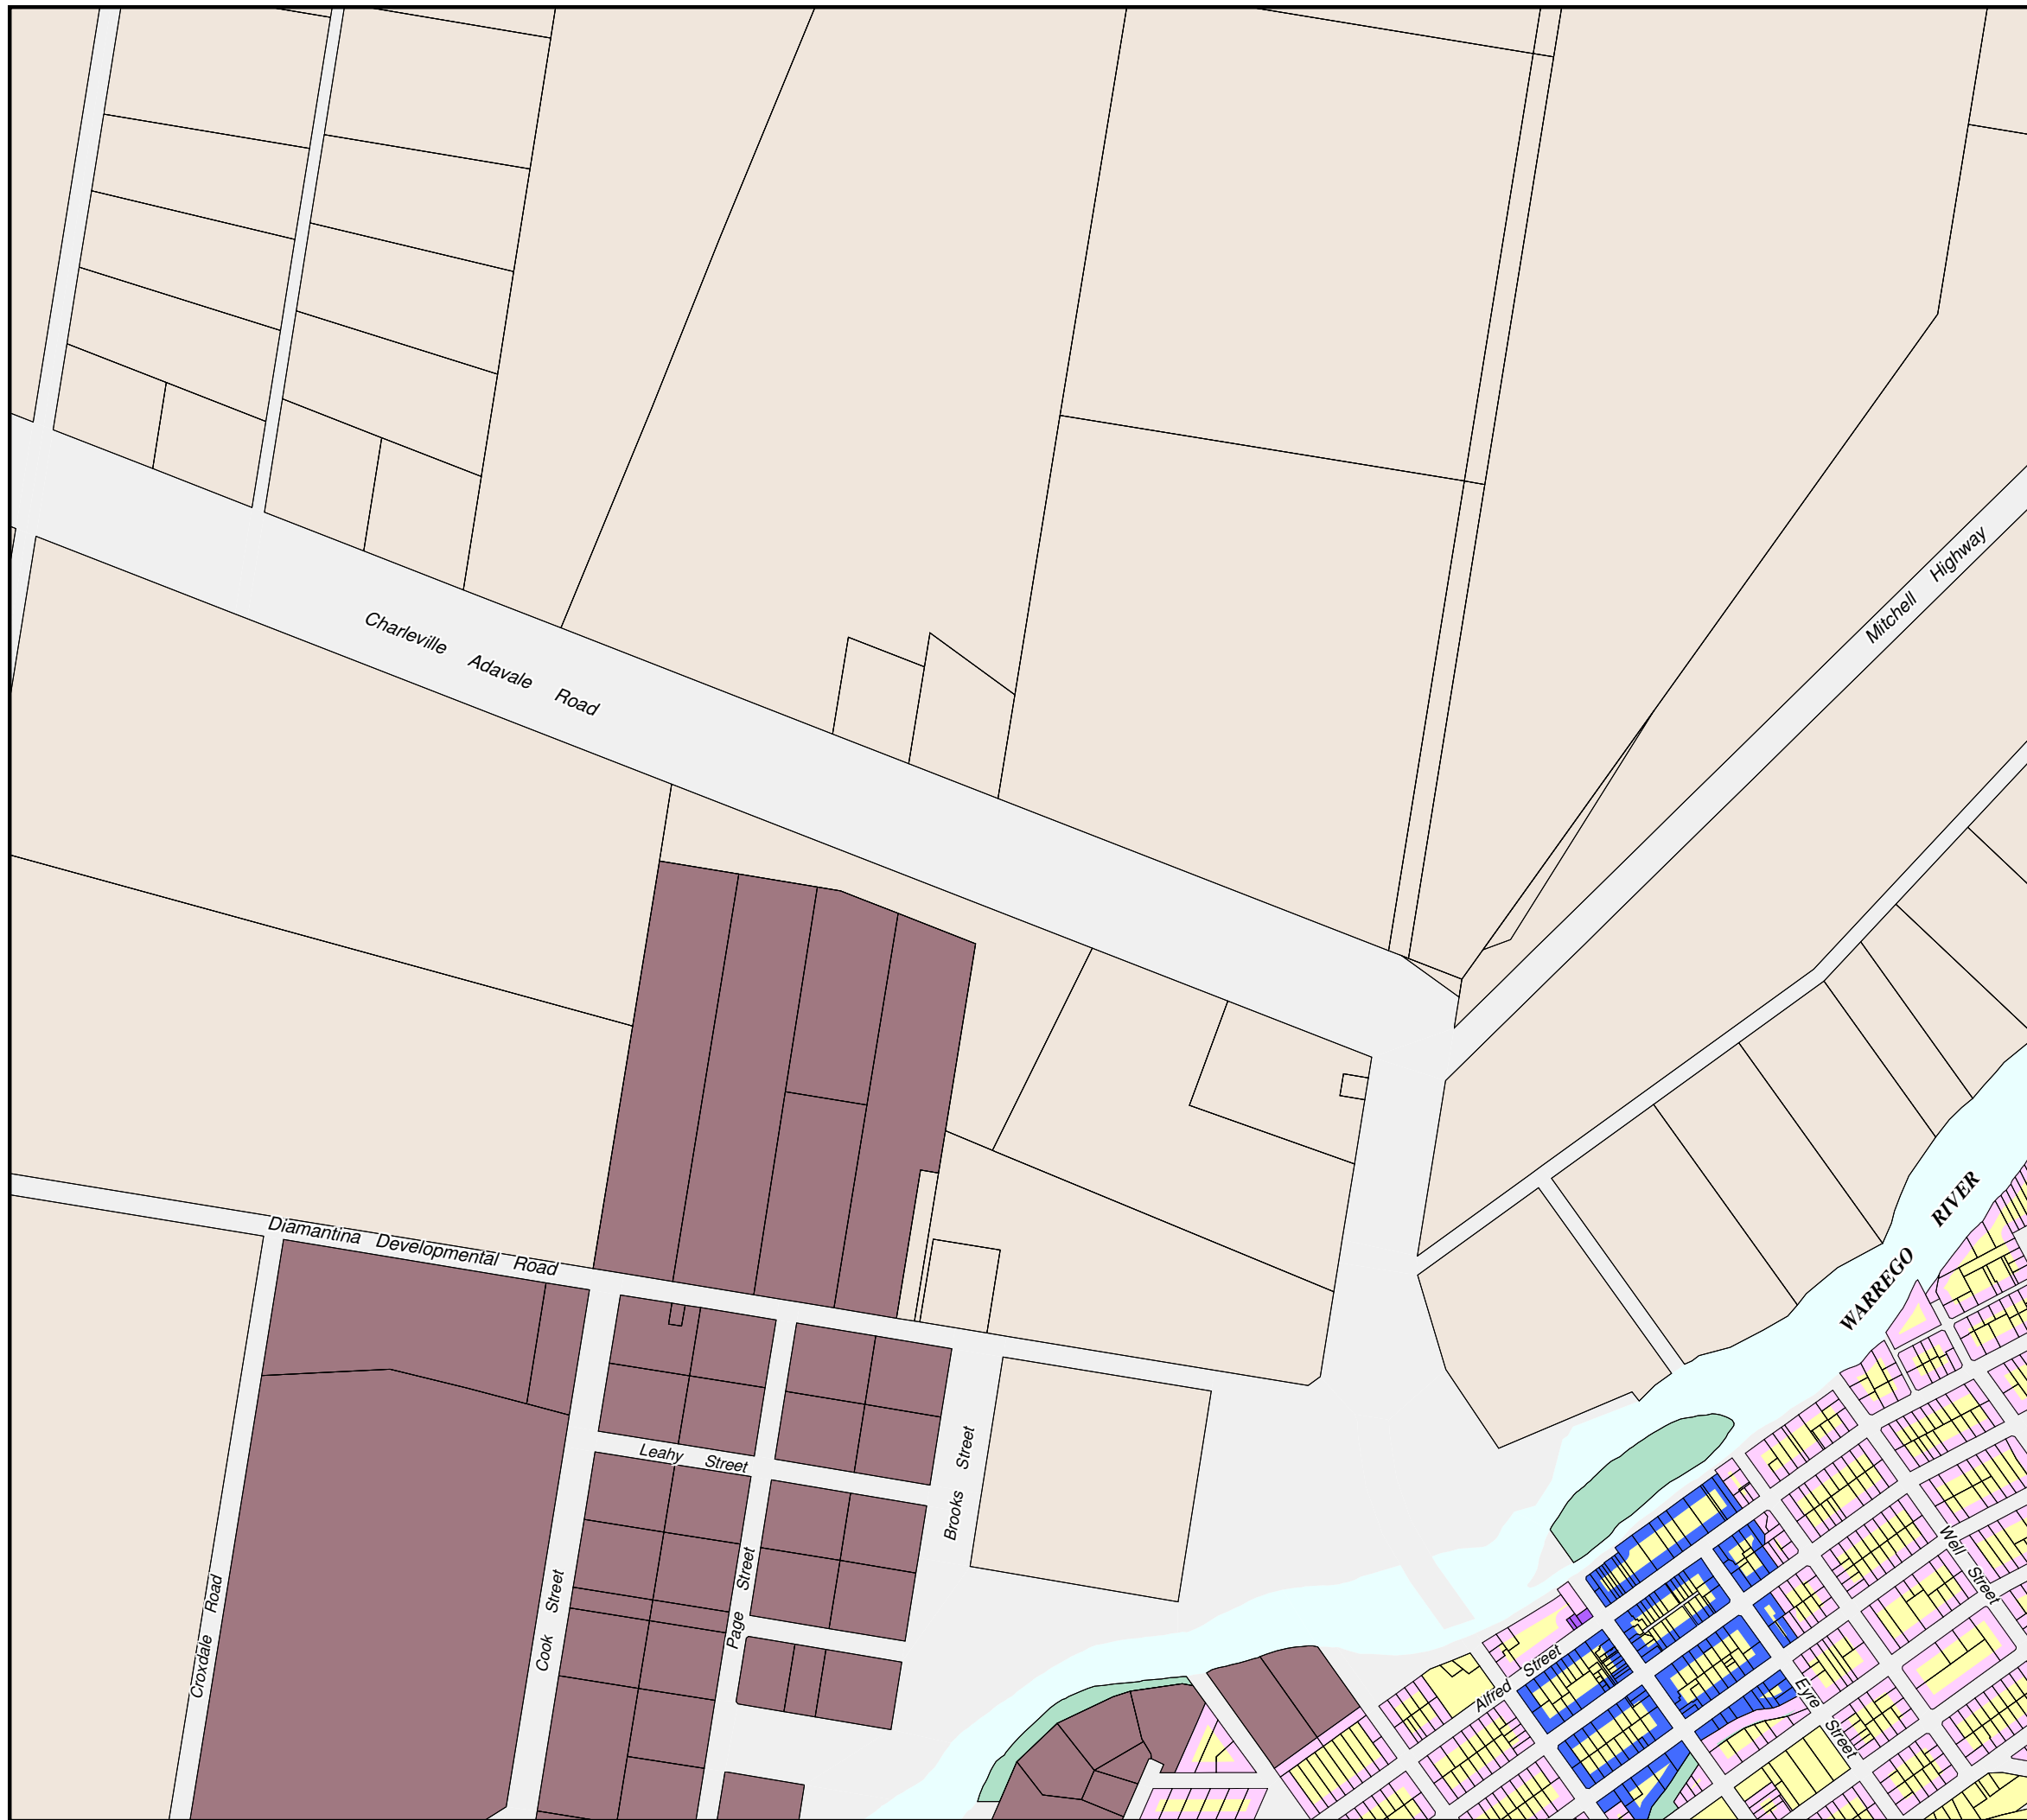

**Murweh Shire Council
Planning Scheme
Charleville Precincts Map 4**

Precincts

- Commercial
- Industrial
- Residential

Zones

- Recreation and Open Space
- Rural
- Rural Residential
- Township

While every care is taken to ensure the accuracy of this product Murweh Shire Council makes no representations or warranties about the accuracy, reliability, completeness or suitability for any particular purpose and disclaims all responsibility and all liability (including without limitation, liability in negligence) for all expenses, losses, damages (including indirect or consequential damages) and costs you may incur as a result of the product being inaccurate or incomplete in any way or for any reason.

Copyright Murweh Shire Council 2016
Commencement Date: 1 April 2016
Geocentric Datum of Australia 1994 (GDA94)

Approx. Scale @ A3 1:12,500