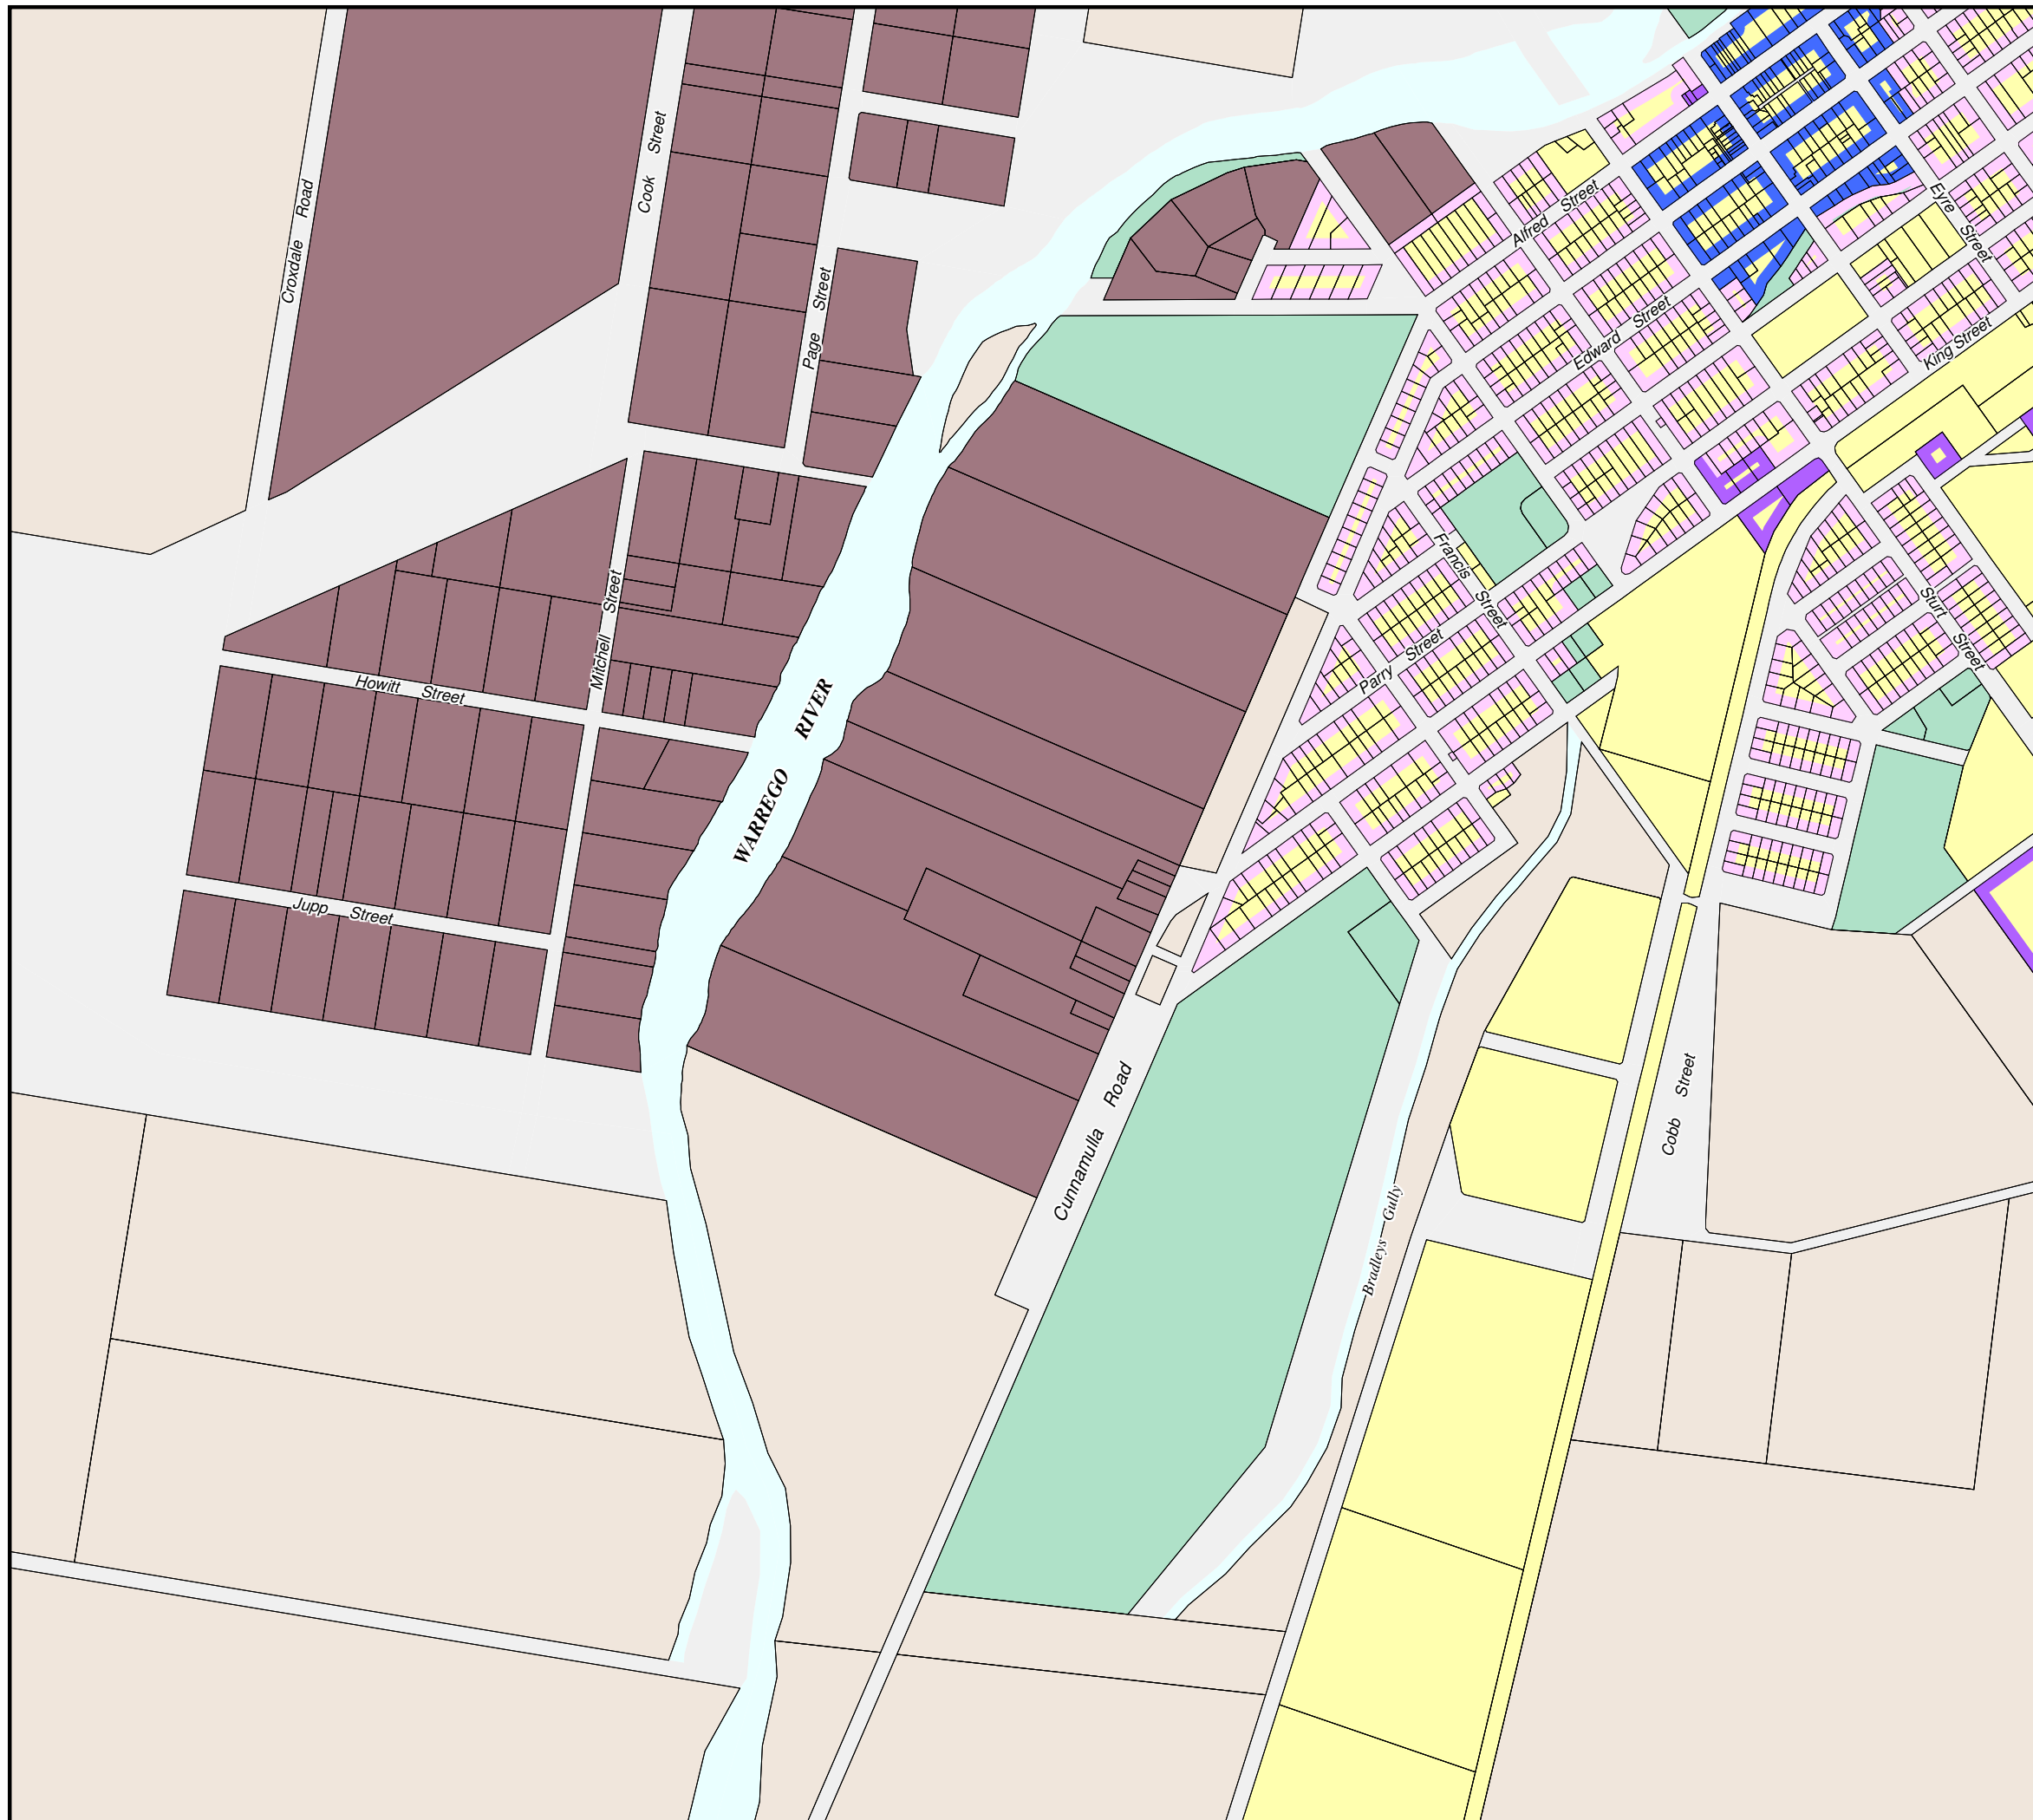

**Murweh Shire Council
Planning Scheme
Charleville Precincts Map 3**

Precincts

- Commercial
- Industrial
- Residential

Zones

- Recreation and Open Space
- Rural
- Rural Residential
- Township

While every care is taken to ensure the accuracy of this product Murweh Shire Council makes no representations or warranties about the accuracy, reliability, completeness or suitability for any particular purpose and disclaims all responsibility and all liability (including without limitation, liability in negligence) for all expenses, losses, damages (including indirect or consequential damages) and costs you may incur as a result of the product being inaccurate or incomplete in any way or for any reason.

Copyright Murweh Shire Council 2016
Commencement Date: 1 April 2016
Geocentric Datum of Australia 1994 (GDA94)