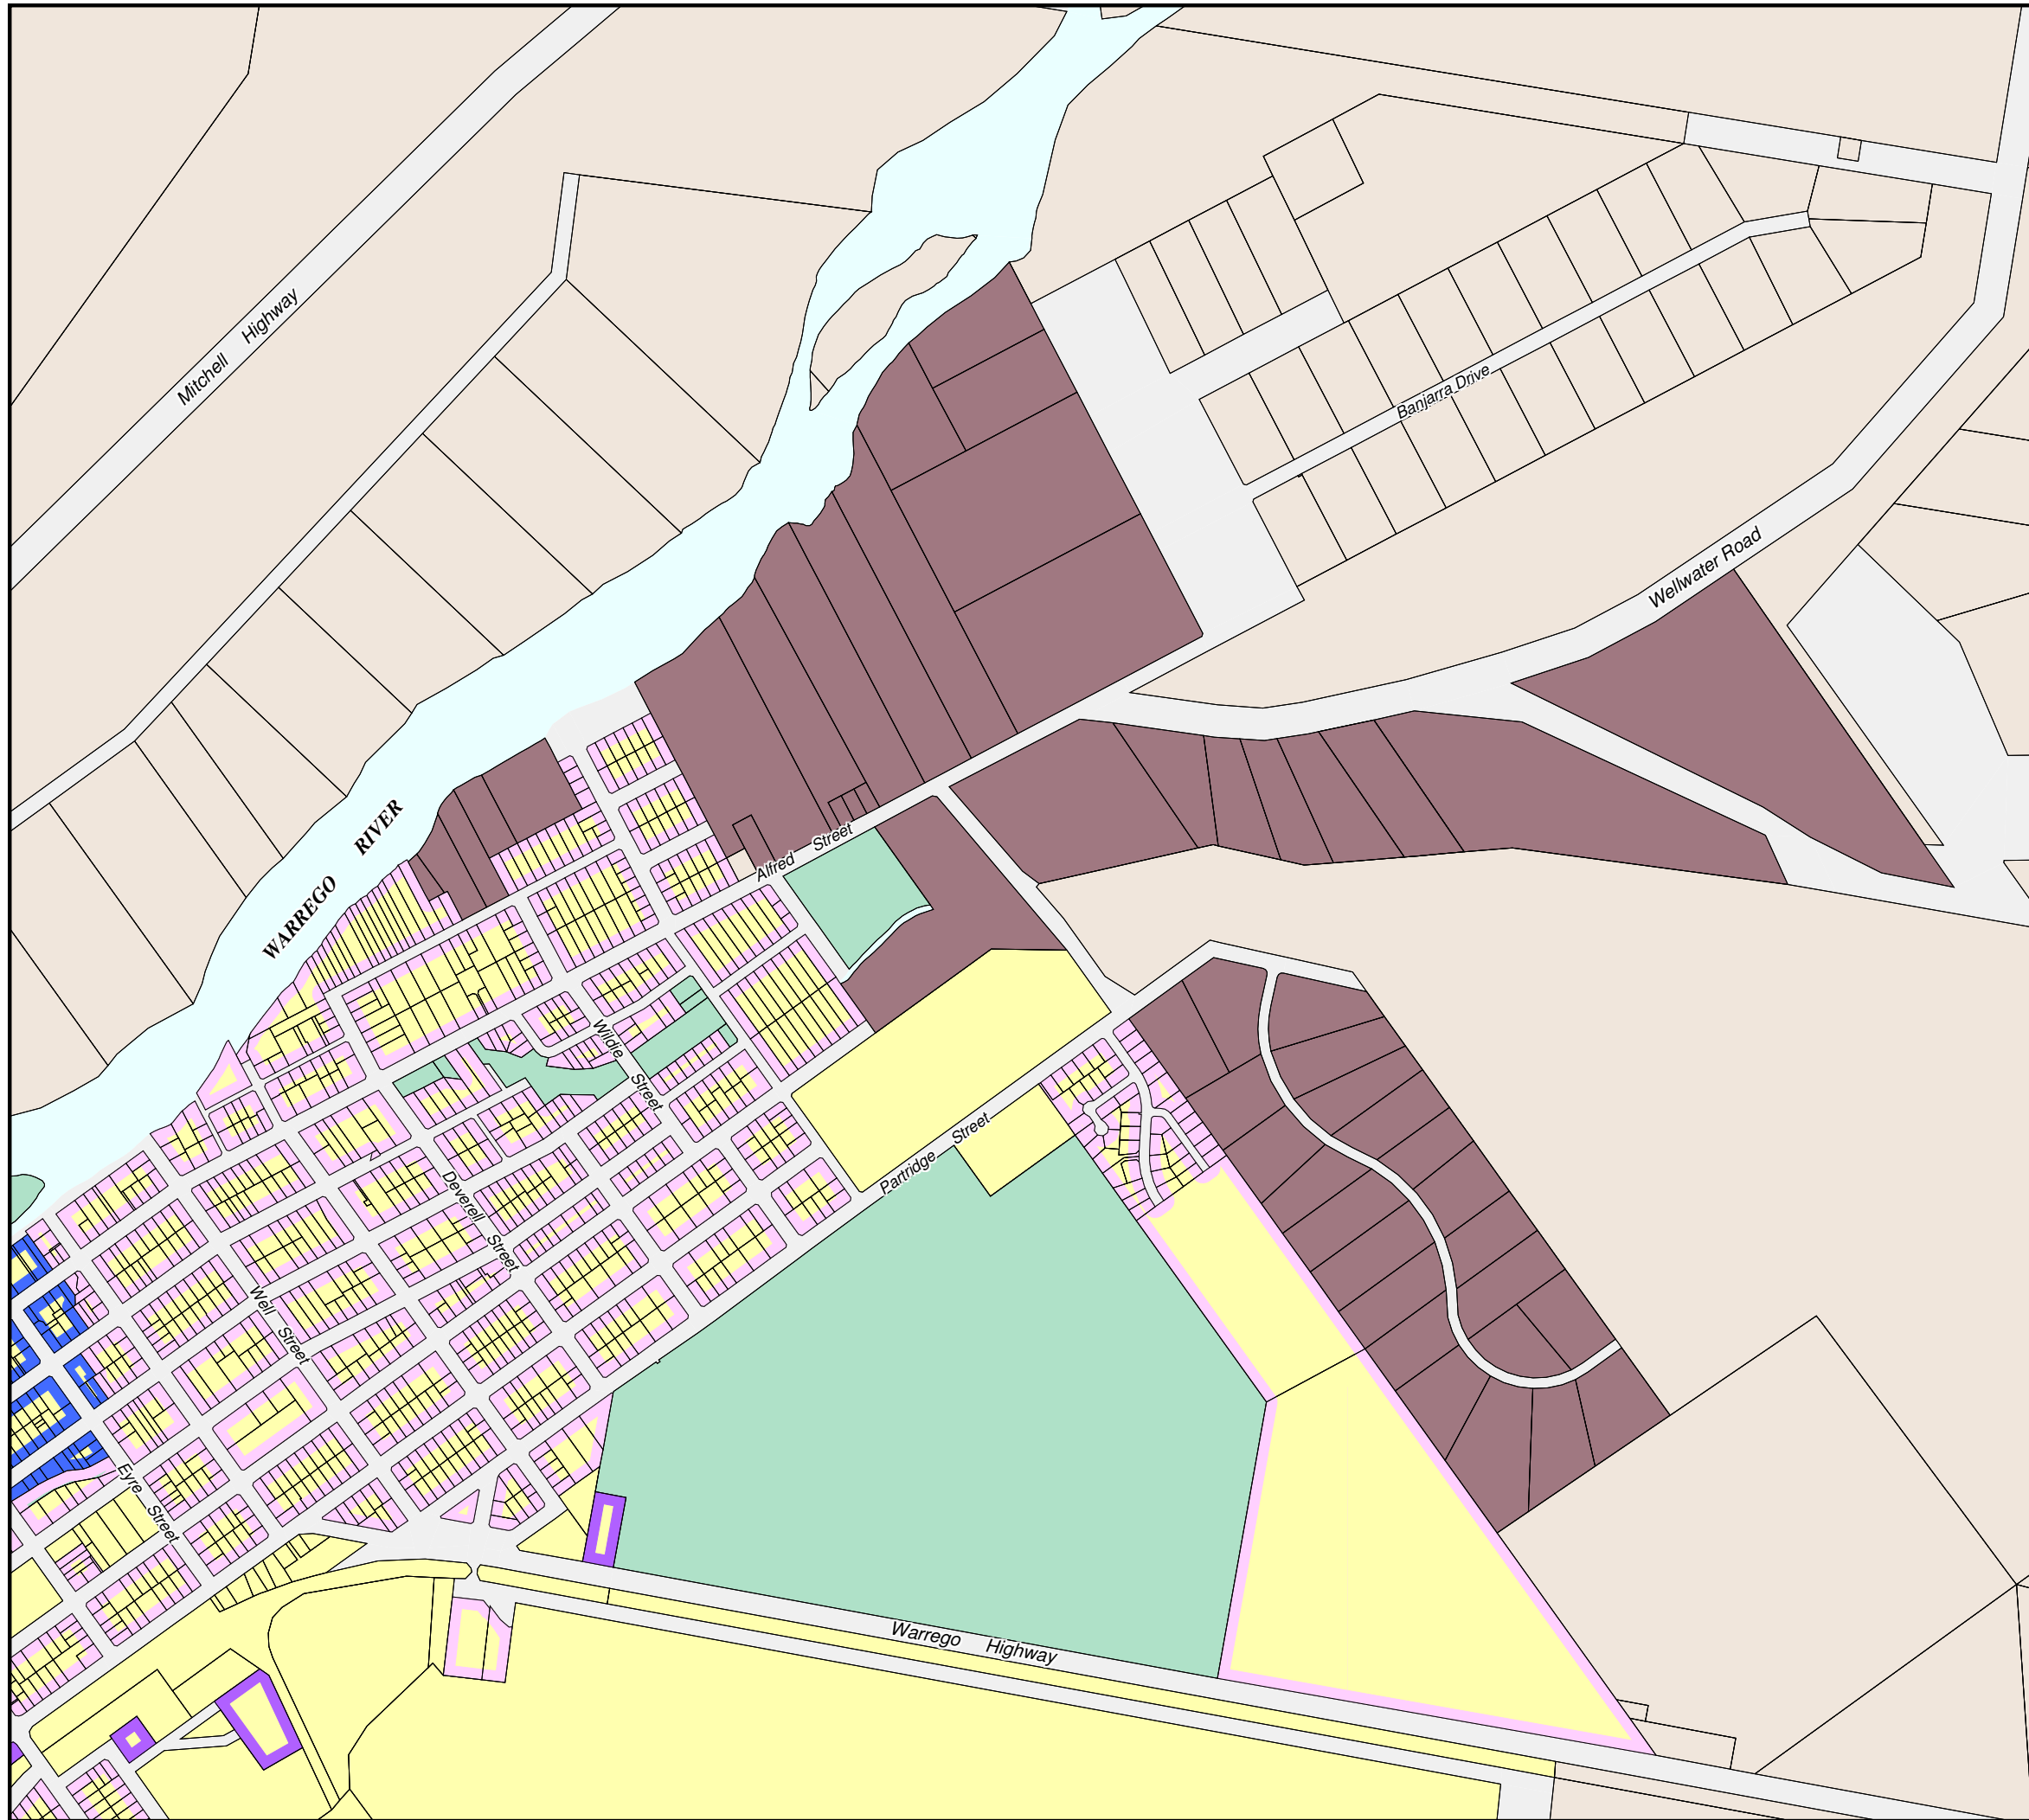

**Murweh Shire Council
Planning Scheme
Charleville Precincts Map 1**

- Precincts**
- Commercial
 - Industrial
 - Residential
- Zones**
- Recreation and Open Space
 - Rural
 - Rural Residential
 - Township

Copyright Murweh Shire Council 2016
Commencement Date: 1 April 2016
Geocentric Datum of Australia 1994 (GDA94)

Approx. Scale @ A3 1:12,500